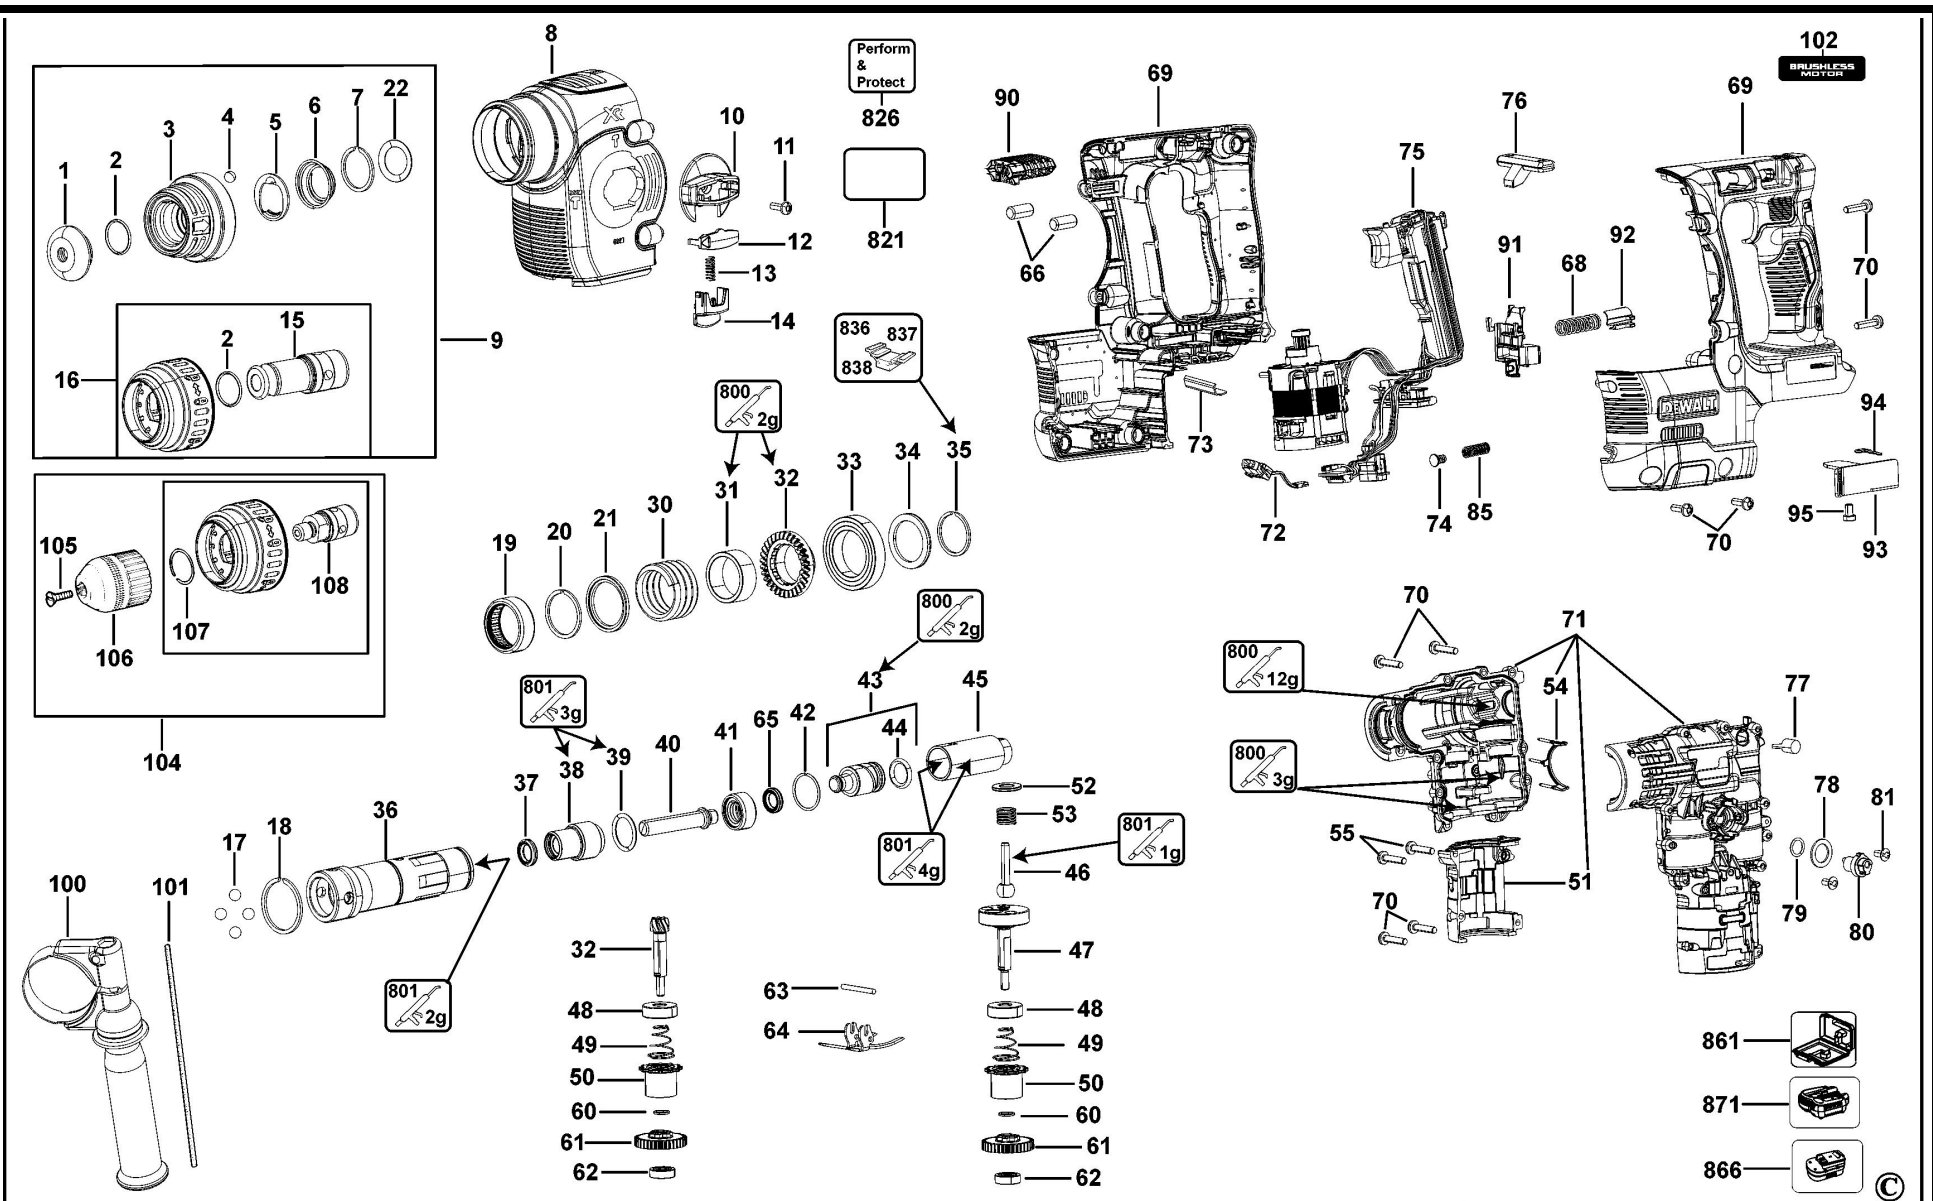

DCH274 ROTARY HAMMER 1

Parts List DCH274 ROTARY HAMMER 1

Item	Part Number	Qty	Part Description	General Description	Other Info	Repair Inst	Markets
1	323489-00	1	CAP			No	QW
2	579212-00	1	RING			No	QW
3	N910599	1	TUBE			No	QW
4	583890-00	1	BALL			No	QW
5	578387-00	1	WASHER			No	QW
6	871690	1	SPRING			No	QW
7	N091710	1	CIRCLIP			No	QW
8	N339199	1	GEARCASE COVER			No	QW
9	N591846	1	CHUCK SA			No	QW
10	N190510	1	SELECTOR			No	QW
11	324006-16	1	SCREW			No	QW
12	N034134	1	COVER			No	QW
13	N074923	1	SPRING			No	QW
14	N190511	1	BUTTON RELEASE			No	QW
15	N416335	1	SPINDLE			No	QW
16	N591846	1	CHUCK SA			No	QW
17	583890-00	4	BALL			No	QW
18	577795-00	1	RING			No	QW
19	N149956	1	BEARING NEEDLE			No	QW
20	488105-00	1	CLIP			No	QW
21	N043423	1	WASHER			No	QW
22	N016357	1	WASHER. CUP			No	QW
30	589346-00	1	SPRING			No	QW
31	N410822	1	SLEEVE			No	QW
32	N383250	1	GEAR & PINION SA			No	QW
33	479478-00	1	BEARING,BALL			No	QW
34	N043424	1	WASHER			No	QW
35	488390-00	1	CLIP			No	QW
36	N421938	1	SPINDLE			No	QW
37	577139-00	1	SEAL			No	QW
38	493676-00	1	BEARING BUSH			No	QW
39	590299-00	1	O RING			No	QW